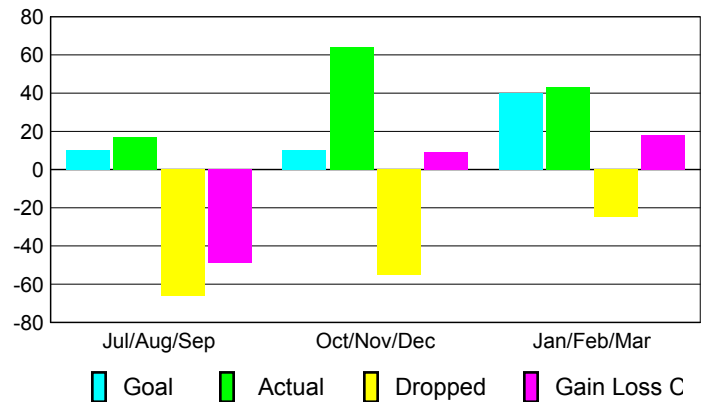

Membership Results 2009-2010

Goal, New, Dropped, Gain/Loss