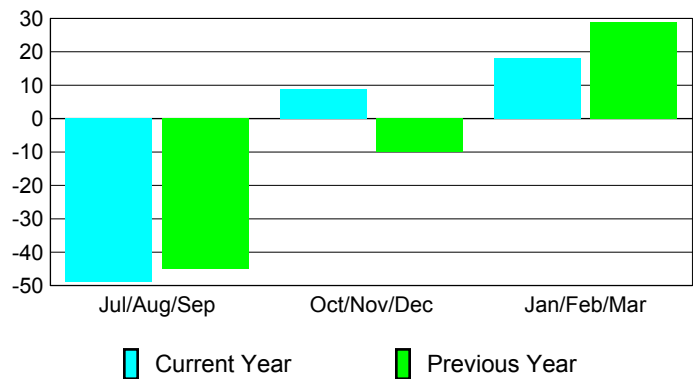

Comparison of Membership Gain/Loss

Current Year Compared to the Previous Year