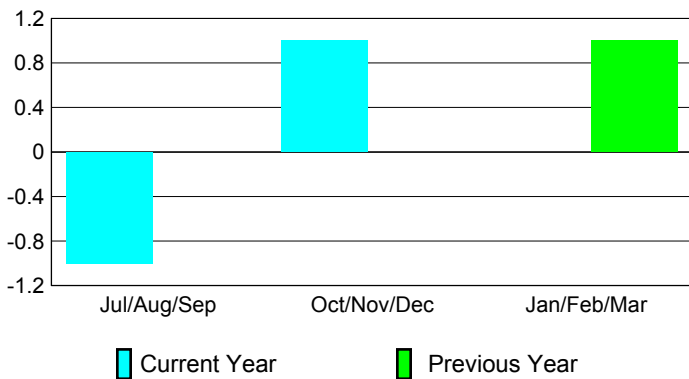

Club Results 2009-2010

Goal, New, Dropped, Gain/Loss

Comparison of Club Gain/Loss

Current Year Compared to the Previous Year

YTD Status Quo Clubs 2009-2010

Status Quo Clubs Compared to Status Quo Members

MEMBERSHIP