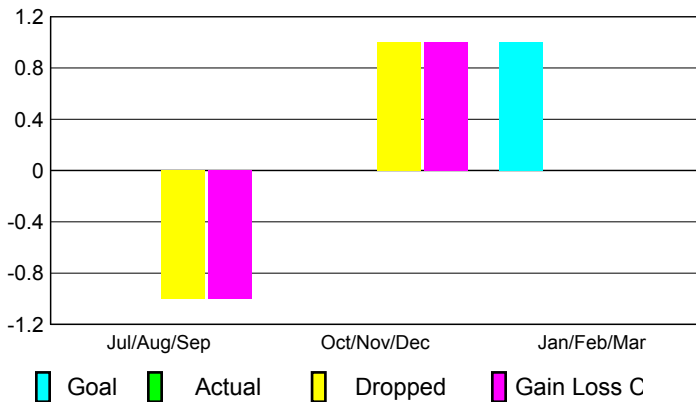

2009-2010 GMT Quarterly Report for District (or Undistricted) **District 51 O**

GMT: **Doctor CARLOS E JUSTINIAN**

Location: **PUERTO RICO**

GMT CA: **3**

CLUBS

Club Results
2009-2010

Clubs
2008-2009

Month	New Club Goal	Actual New Clubs	Actual Dropped Clubs	Gain/Loss of Clubs	Gain/Loss of Clubs
Jul/Aug/Sep	0	0	-1	-1	0
Oct/Nov/Dec	0	0	1	1	0
Jan/Feb/Mar	1	0	0	0	1
Totals	1	0	0	0	1

Club Results 2009-2010

Goal, New, Dropped, Gain/Loss

Comparison of Club Gain/Loss

Current Year Compared to the Previous Year

YTD Status Quo Clubs 2009-2010

Status Quo Clubs Compared to Status Quo Members

MEMBERSHIP

Membership Results
2009-2010

Membership
2008-2009

Month	Net Memb Goal	Actual New Memb	Actual Dropped Memb	Gain/Loss of Memb	Gain/Loss of Memb
Jul/Aug/Sep	10	17	-66	-49	-45
Oct/Nov/Dec	10	64	-55	9	-10
Jan/Feb/Mar	40	43	-25	18	29
Totals	60	124	-146	-22	-26